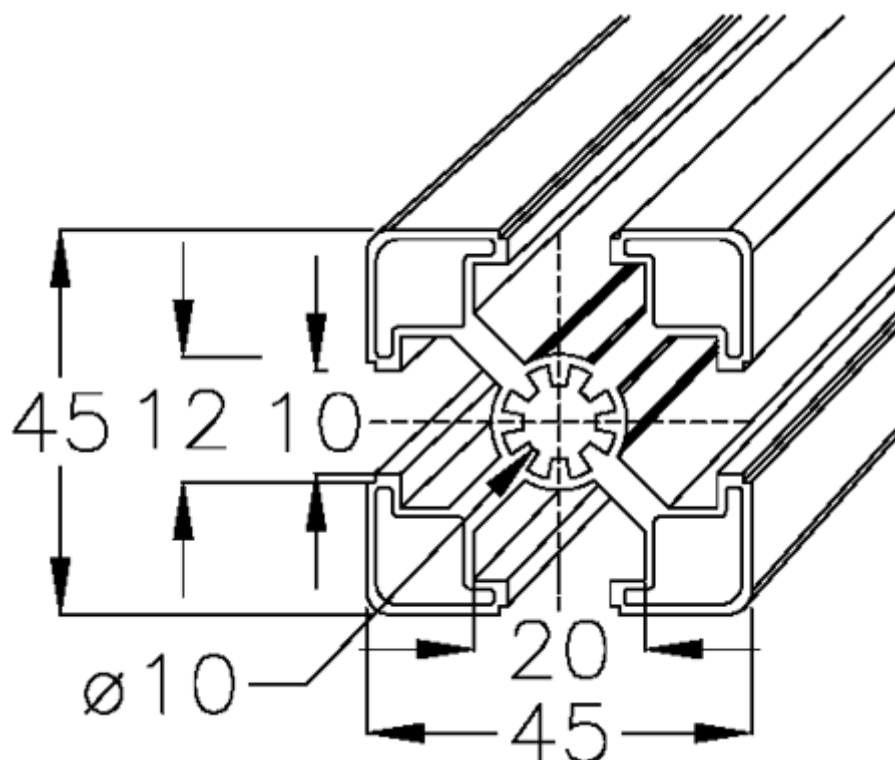

# Data Sheet

Article number: 05803245465600

Description: Hepco MCS Profile 45x45L  
0-132-4546 length 5600mm

## Measures

Length mm = 5600

Weight (kg) = 8.4